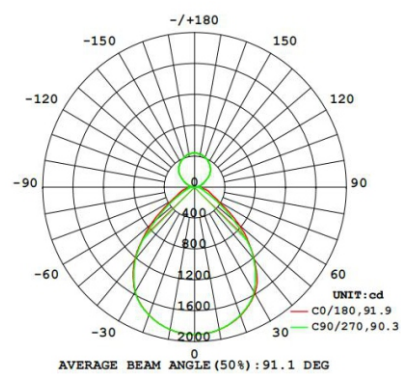

## Features & Benefits

- High efficiency 120-130lm/W
- Ceiling light is with AL6063 aluminum housing
- Opal or Microprismatic diffuser UGR<16
- 100% Direct , 25% indirect& 75% direct
- 350mm,450mm, 600mm, 900mm, 1200mm option
- Color Temperature 3000K 4000K
- 2/3 CCT Dipswitch adjustment or Tunable white
- Indirect and direct light seperated Control
- Multiple Color finishes available
- multiple installation ways available as surface mounted, recessed, Suspended
- 5 Year Warranty

Dimension	Efficacy	Lumen Output	Watt	Dimming	CCT	CRI
600mmφ	Direct	4800lm	40W	On/OFF	3000k/4000k/5000k Fixed&Switched	>80
				DALI		
	Direct/Indirect (up:down=1:3)	7200lm	60W	On/OFF		
				DALI		

## Technical Data

General	Size	D600*H85mm	
	Color	White(RAL9016),Black(RAL9005) as standard, other finish available on request	
	Material	Aluminum + PMMA Microprismatic diffuser/Opal diffuser	
Electrical	Efficacy	120lm/W	
	Wattage	40W-60W (lumen output tolerance +-5%, power tolerance +-5%)	
	Voltage	AC220-240V	
	Frequency	50/60Hz	
	THD	<20%	
Optical	Lumen Output	4800-7200lm	
	CCT	3000K/4000K/5000K&2&3CCT selectable, 2700K-6500K Tunable White	
	Light Source	SMD2835	
	CRI	>80Ra as standard(>90Ra available)	
	Beam Angle	90°/120° for downlight; 120° for uplight	
	SDCM	<5 as standard(<3 available)	
Durability	Lifespan	50,000H(L80,Tc = 55°C)	
	Warranty	5 years	
	Operating Temperature	-20~+40°C	
	IP Protection	IP20	
	IK Protection	IK02	
Function	Dimmable	No dimming/DALI as standard Tunable white, 3 CCT selectable available	
	Control	Up and down lighting seperated control available	
	Sensor	Motion sensor&Daylight sensor available on request	

## Photometric data

**Direct Lighting**

**Indirect/Direct Lighting**