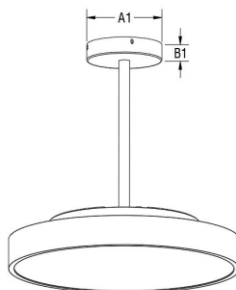

## Features & Benefits

- High efficiency 120-130lm/W
- Ceiling light is with AL6063 aluminum housing
- Opal or Microprismatic diffuser UGR<16
- 100% Direct , 25% indirect& 75% direct
- 350mm,450mm, 600mm, 900mm, 1200mm option
- Color Temperature 3000K 4000K
- 2/3 CCT Dipswitch adjustment or Tunable white
- Indirect and direct light seperated Control
- Multiple Color finishes available
- multiple installation ways available as surface mounted, recessed, Suspended
- 5 Year Warranty

## Dimension (Unit:mm)

Ceiling Mounted

Rod Suspended

Wire Suspended

Item Number	Size A(mm)	Size B(mm)	Size C(mm)	Size D(mm)	A1/A2*B1/B2
PL-R-600-40-XXDT Direct	600	85	55	410	150*30
PL-R-600-60-XXDI Direct/Indirect					

## Technical Data

General	Size	D600*H85mm	
	Color	White(RAL9016),Black(RAL9005) as standard, other finish available on request	
	Material	Aluminum + PMMA Microprismatic diffuser/Opal diffuser	
Electrical	Efficacy	120lm/W	
	Wattage	40W-60W (lumen output tolerance +-5%, power tolerance +-5%)	
	Voltage	AC220-240V	
	Frequency	50/60Hz	
	THD	<20%	
Optical	Lumen Output	4800-7200lm	
	CCT	3000K/4000K/5000K&2&3CCT selectable, 2700K-6500K Tunable White	
	Light Source	SMD2835	
	CRI	>80Ra as standard(>90Ra available)	
	Beam Angle	90°/120° for downlight; 120° for uplight	
	SDCM	<5 as standard(<3 available)	
Durability	Lifespan	50,000H(L80,Tc = 55°C)	
	Warranty	5 years	
	Operating Temperature	-20~+40°C	
	IP Protection	IP20	
	IK Protection	IK02	
Function	Dimmable	No dimming/DALI as standard Tunable white, 3 CCT selectable available	
	Control	Up and down lighting seperated control available	
	Sensor	Motion sensor&Daylight sensor available on request	