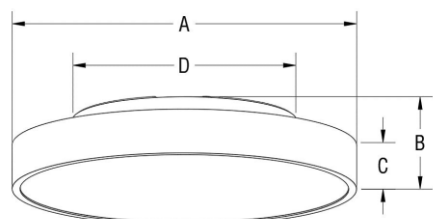

## Features & Benefits

- High efficiency 120-130lm/W
- Ceiling light is with AL6063 aluminum housing
- Opal or Microprismatic diffuser UGR<16
- 100% Direct , 25% indirect& 75% direct
- 350mm,450mm, 600mm, 900mm, 1200mm option
- Color Temperature 3000K 4000K
- 2/3 CCT Dipswitch adjustment or Tunable white
- Indirect and direct light seperated Control
- Multiple Color finishes available
- multiple installation ways available as surface mounted, recessed, Suspended
- 5 Year Warranty

## Dimension (Unit:mm)

Ceiling Mounted

Rod Suspended

Wire Suspended

Item Number	Size A(mm)	Size B(mm)	Size C(mm)	Size D(mm)	A1/A2*B1/B2
PL-R-600-40-XXDT Direct	600	85	55	410	150*30
PL-R-600-60-XXDI Direct/Indirect					