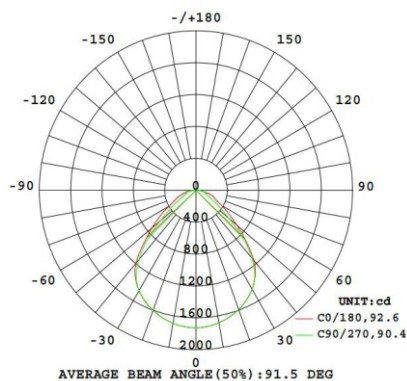

Photometric data

Direct Lighting