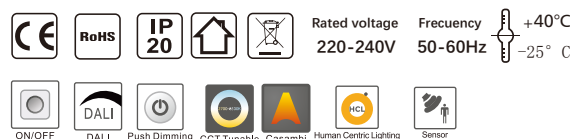

## Features & Benefits

- High efficiency 120-130lm/W
- Ceiling light is with AL6063 aluminum housing
- Opal or Microprismatic diffuser UGR<16
- 100% Direct , 25% indirect& 75% direct
- 350mm,450mm, 600mm, 900mm, 1200mm option
- Color Temperature 3000K 4000K
- 2/3 CCT Dipswitch adjustment or Tunable white
- Indirect and direct light seperated Control
- Multiple Color finishes available
- multiple installation ways available as surface mounted, recessed, Suspended
- 5 Year Warranty

## Technical Data

General	Size	D600*H85mm	
	Color	White(RAL9016),Black(RAL9005) as standard, other finish available on request	
	Material	Aluminum + PMMA Microprismatic diffuser/Opal diffuser	
Electrical	Efficacy	120lm/W	
	Wattage	40W-60W (lumen output tolerance +-5%, power tolerance +-5%)	
	Voltage	AC220-240V	
	Frequency	50/60Hz	
	THD	<20%	
Optical	Lumen Output	4800-7200lm	
	CCT	3000K/4000K/5000K&2&3CCT selectable, 2700K-6500K Tunable White	
	Light Source	SMD2835	
	CRI	>80Ra as standard(>90Ra available)	
	Beam Angle	90°/120° for downlight; 120° for uplight	
	SDCM	<5 as standard(<3 available)	
Durability	Lifespan	50,000H(L80,Tc = 55°C)	
	Warranty	5 years	
	Operating Temperature	-20~+40°C	
	IP Protection	IP20	
	IK Protection	IK02	
Function	Dimmable	No dimming/DALI as standard Tunable white, 3 CCT selectable available	
	Control	Up and down lighting seperated control available	
	Sensor	Motion sensor&Daylight sensor available on request	