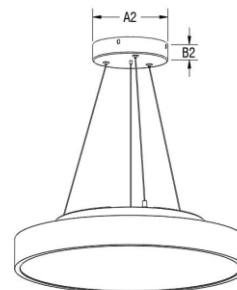

## Features & Benefits

- High efficiency 120-130lm/W
- Ceiling light is with AL6063 aluminum housing
- Opal or Microprismatic diffuser UGR<16
- 100% Direct , 25% indirect& 75% direct
- 350mm,450mm, 600mm, 900mm, 1200mm option
- Color Temperature 3000K 4000K
- 2/3 CCT Dipswitch adjustment or Tunable white
- Indirect and direct light seperated Control
- Multiple Color finishes available
- multiple installation ways available as surface mounted, recessed, Suspended
- 5 Year Warranty

## Dimension (Unit:mm)

Ceiling Mounted

Rod Suspended

Wire Suspended

Item Number	Size A(mm)	Size B(mm)	Size C(mm)	Size D(mm)	A1/A2*B1/B2
PL-R-600-40-XXDT Direct	600	85	55	410	150*30
PL-R-600-60-XXDI Direct/Indirect					