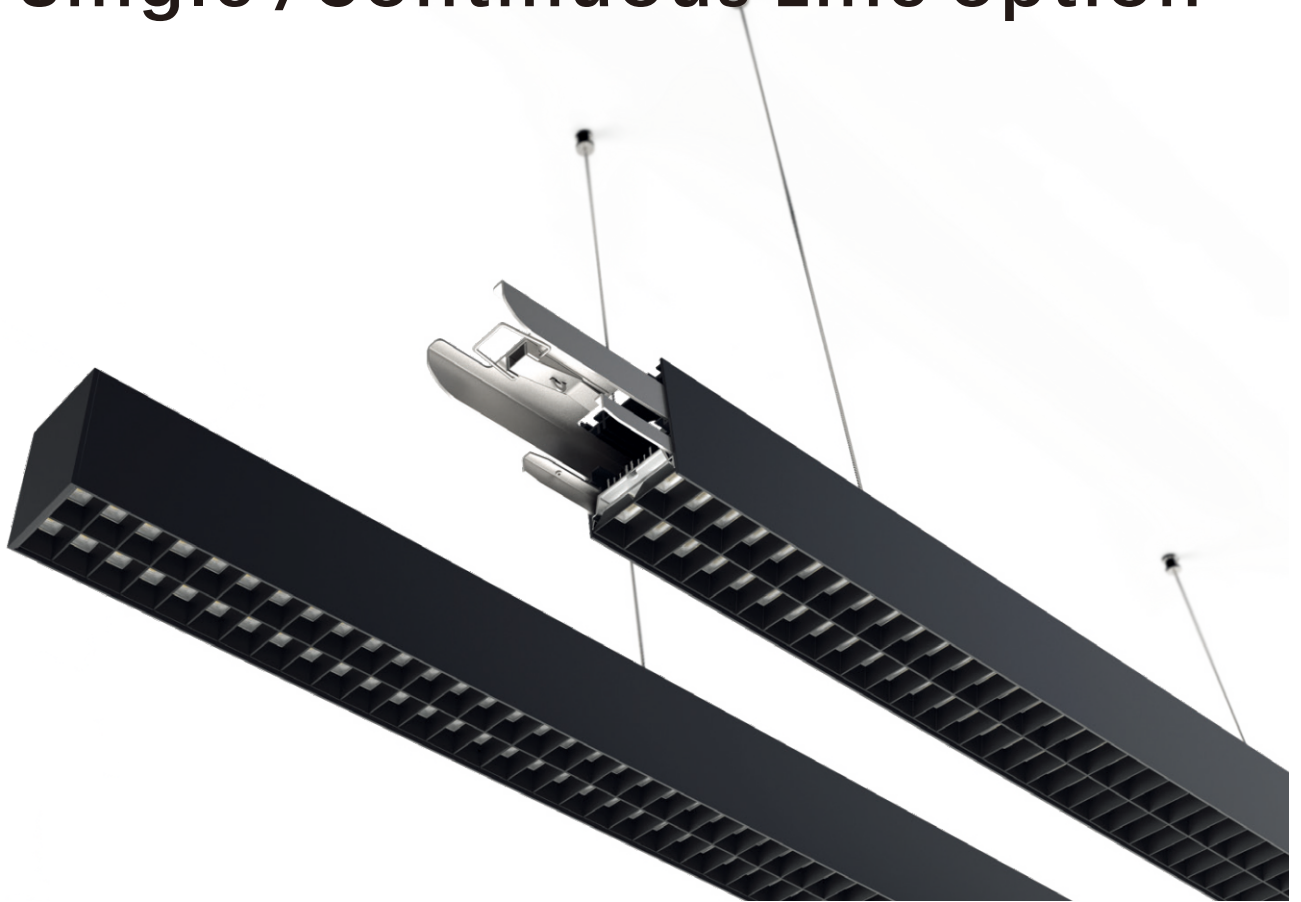

## LED LINEAR LIGHT SPECIFICATION

### LUMILENA GR Linear Light Single /Continuous Line option

Note: Lumiwise may change product specifications and installation guidance without prior notice.

## Features & Benefits

- High efficacy of more than 130LM/W.
- Seamless connection without light leakage.
- Fast installation and easy maintenance.
- EN12464-1 compliant.
- Shining free and uniform light.
- Dot free illumination and screwless endcap.

Discreet and timeless pendant light with direct or direct/indirect light emission. Aluminum profile powder-coated in white and black. Highly efficient lighting system with optimal light control. Available in anti-glare or efficiency-optimized versions. Excellent for office areas (UGR ≤ 16) and computer workstations. Available in individual light colors as well as freely adjustable light colors, making them ideal for modern interior lighting design.