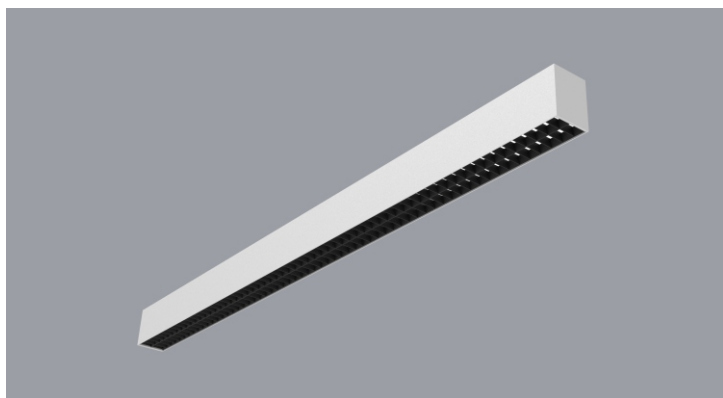

LUMILENA GR Series