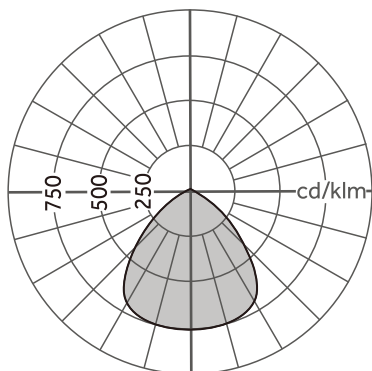

Photometrical (ies/LDT files under request)

Direct light