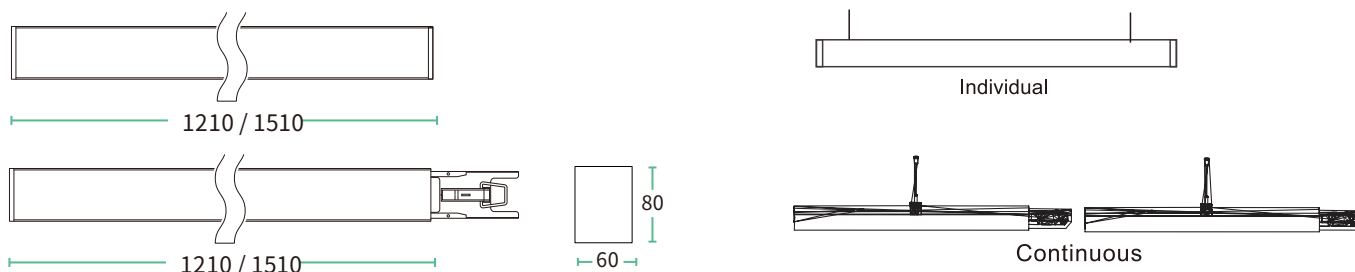

### LUMILENA GR Linear Light Single /Continuous Line option

Note: Lumiwise may change product specifications and installation guidance without prior notice.

## Dimension