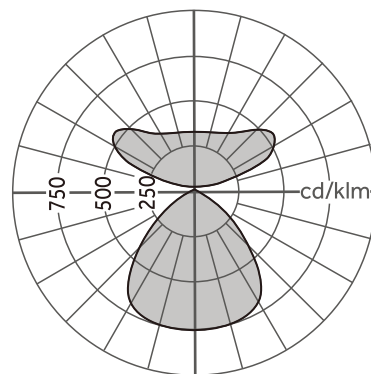

Direct/indirect

Accessories